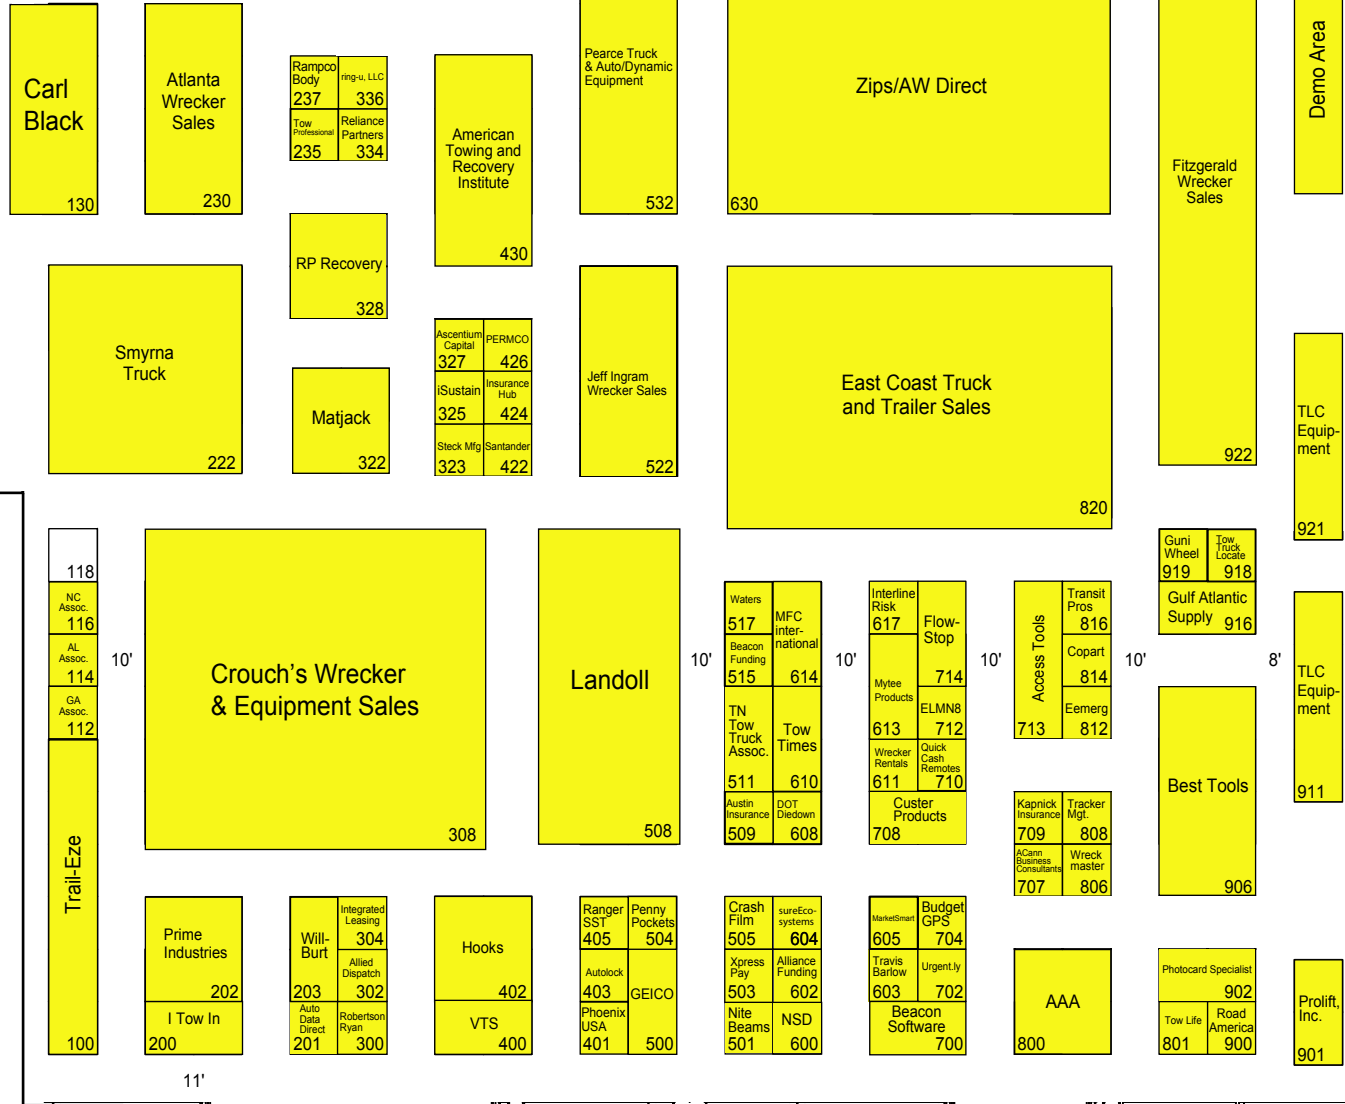

Beauty Contest Area

Loading Dock

Concession

Loading Dock

Concession

15'-8"

Food Area

Entrance

Registration

Entrance

11'

10'

10'

10'

10'

10'