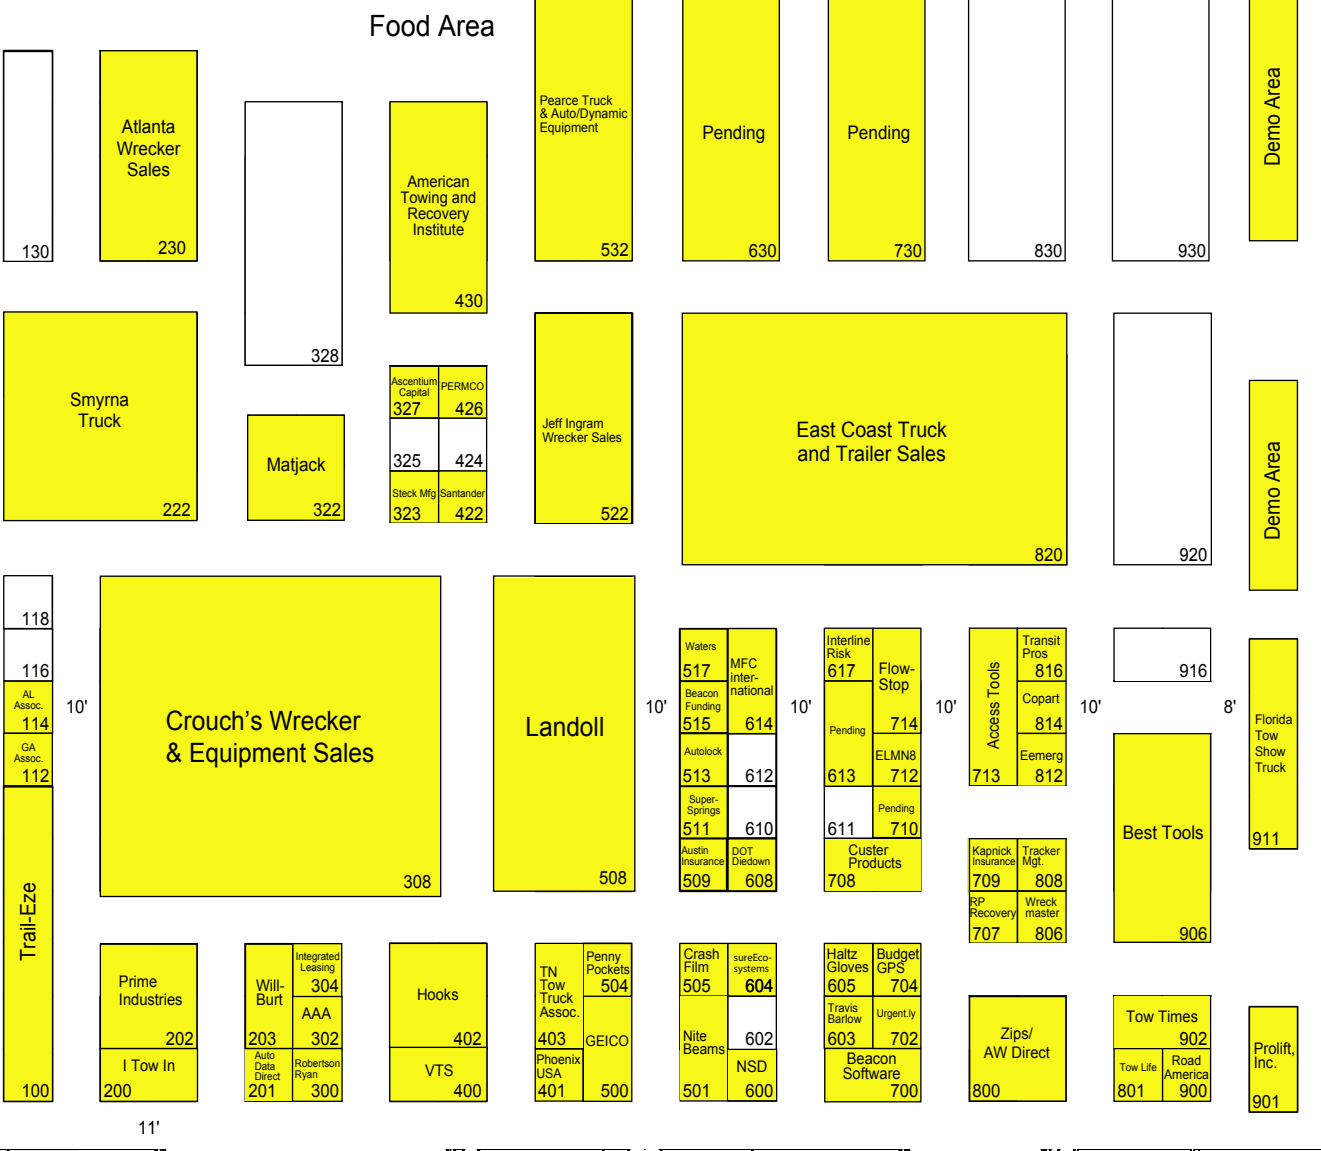

Beauty Contest Area

15'-8"

Food Area

Entrance

Entrance

11'

10'

10'

10'

10'

10'

8'