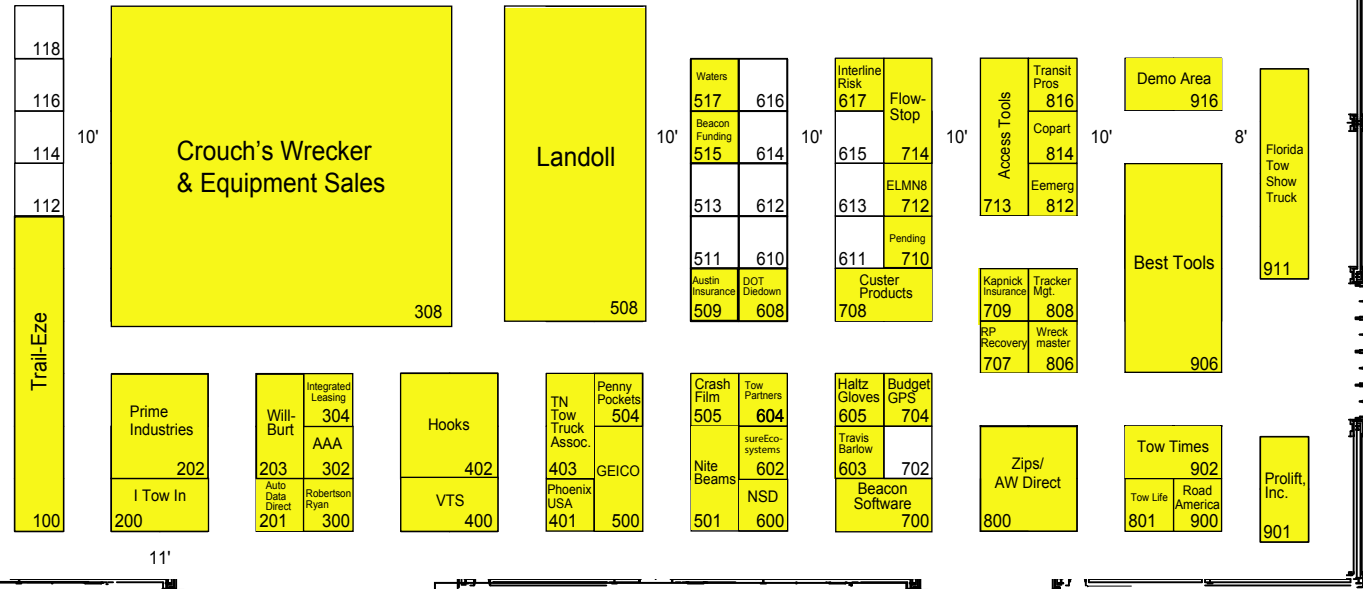

Beauty Contest Area

15'-8"

Food Area

118
116
114
112
Trail-Eze
100

10'

11'

Entrance

Registration

Entrance