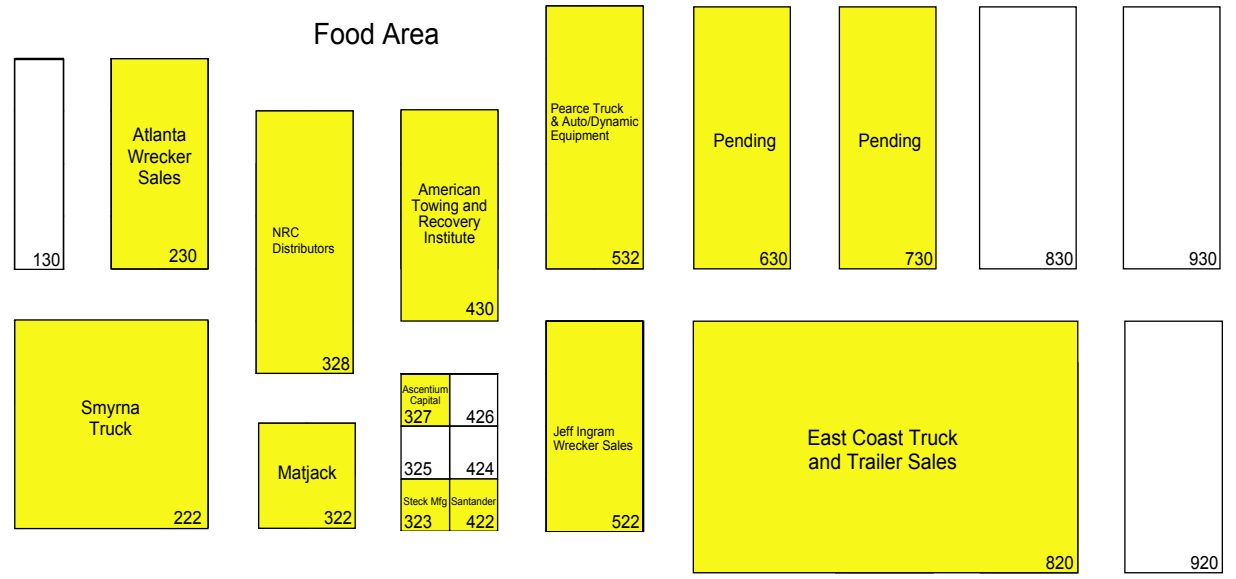

Beauty Contest Area

15'-8"

Food Area

118
116
114
112
Trail-Eze
100

10'

11'

Entrance

Registration

Entrance