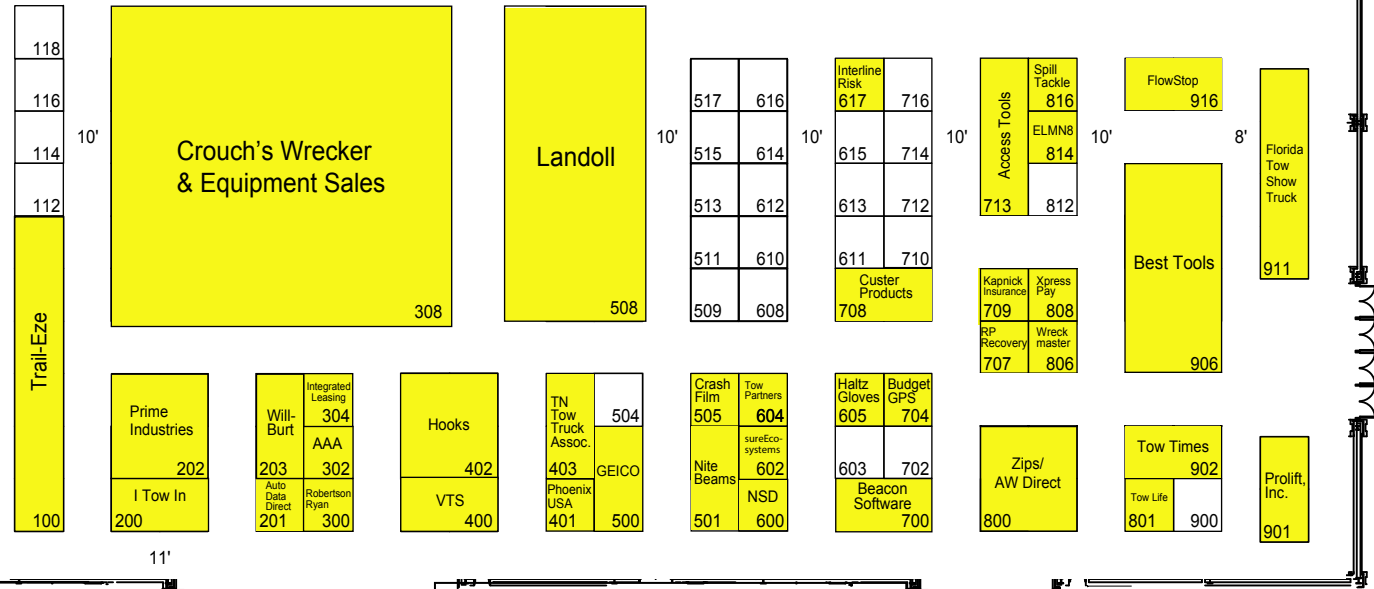

Beauty Contest Area

15'-8"

Food Area

Entrance

Registration

Entrance

11'

10'

10'

10'

10'

10'

8'