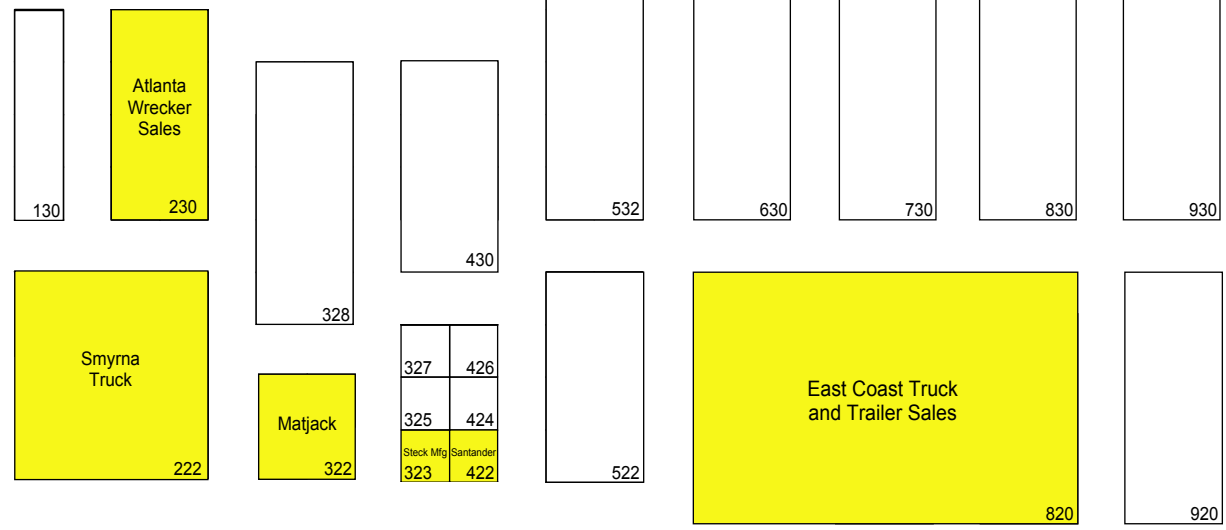

Beauty Contest Area

15'-8"

Food Area

Entrance

Registration

Entrance

11'

10'

10'

10'

10'

10'

8'