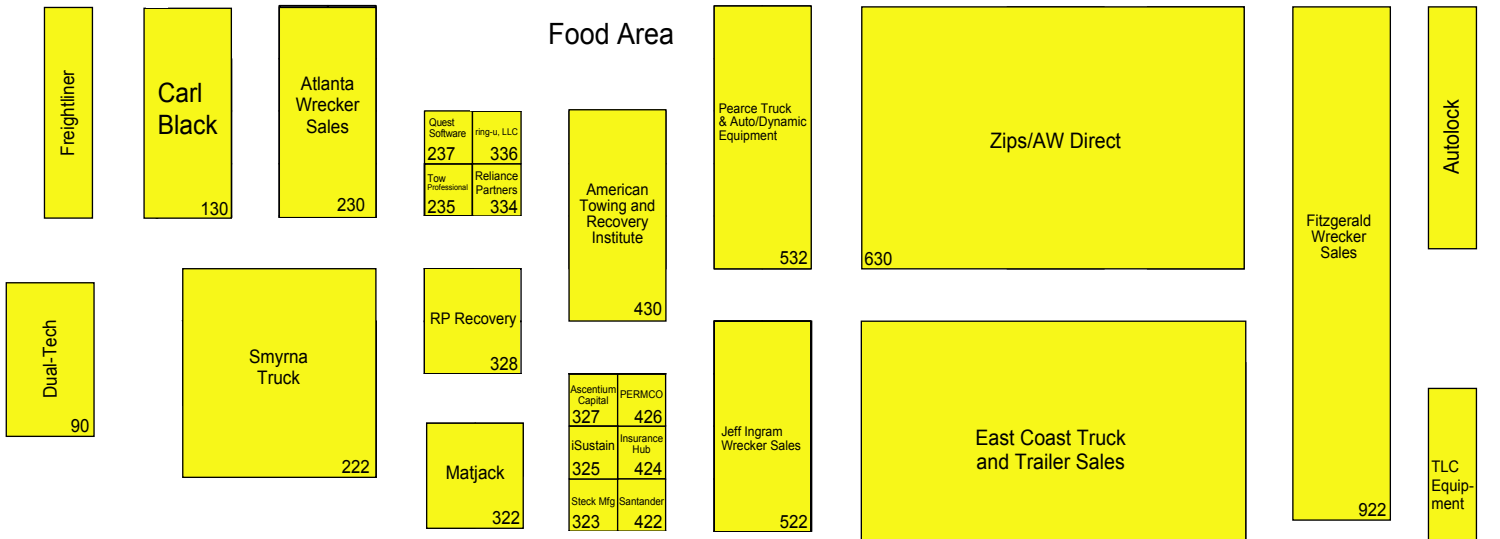

## Food Area

Dual-Tech  
90

Freightliner  
Carl Black  
130

Atlanta Wrecker Sales  
230

Quest Software	ring-u, LLC
237	336
Tow Professionals	Reliance Partners
235	334

American Towing and Recovery Institute  
430

Pearce Truck & Auto/Dynamic Equipment  
532

Zips/AW Direct  
630

Fitzgerald Wrecker Sales  
922

Autolock

Smyrna Truck  
222

RP Recovery  
328

Ascentium Capital	PERMCO
327	426
iSustain	Insurance Hub
325	424
Steck Mfg	Santander
323	422

Crouch's Wrecker & Equipment Sales  
308

Landoll  
508

Waters	MFC International
517	614
Beacon Funding	Tow Times
515	610
TN Tow Truck Assoc.	DOT Diedown
511	608
Austin Insurance	
509	

Interline Risk	Flow-Stop
617	714
Mytee Products	ELMN8
613	712
Wrecker Rentals	Quick Cash Remotes
611	710
Custer Products	
708	

Access Tools	Transit Pros
713	816
Copart	Emerg
814	812

Guni Wheel	Tow Truck Locate
919	918
Gulf Atlantic Supply	
916	

TLC Equipment  
911

Best Tools  
906

Prime Industries  
202

I Tow In  
200

Will-Burt	Integrated Leasing
203	304
Allied Dispatch	Robertson Ryan
302	300
Auto Data Direct	
201	